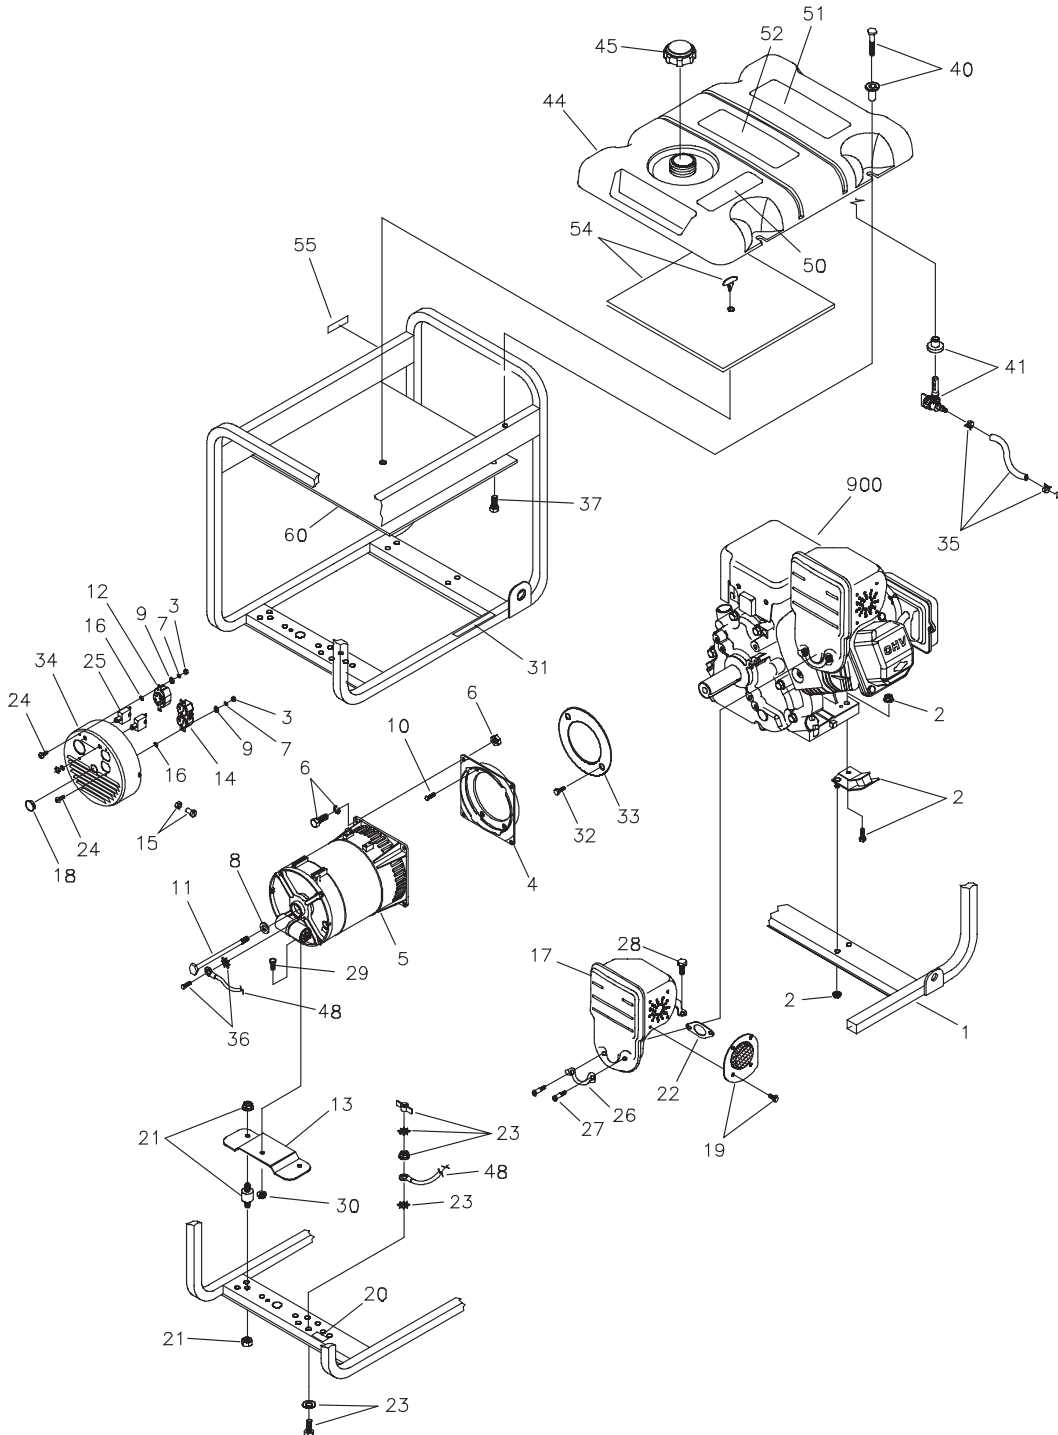

## EXPLODED VIEW - PARTS LIST

Item	Part #	Description	Item	Part #	Description
1	B198016GS	CRADLE	32	*	HHCS, 5/16" x 3/4" SEMS
2	194150GS	KIT, Mount, Vibration, 45°	33	B4260GS	DISK, Air Blocker
3	*	NUT, M4 - 0.7	34	194587GS	TERMINAL BOX, with Hardware
4	194364GS	ADAPTER, Engine	35	194265GS	KIT, Fuel Hose w/ Clamps
5	NSP	ASSY, Alternator (see page 4)	36	194623GS	KIT, Grounding Hardware
6	194583GS	KIT, Hardware Mounting, Alt	40	194398GS	KIT, Hardware Fuel Tank
7	*	WASHER, #8 Lock	41	192980GS	KIT, Valve, Fuel
8	96796GS	WASHER, 8.4 x 22.2 x 3	44	194217GS	ASSY, Tank, Fuel (Includes Items 41, 50, 51 & 52)
9	*	WASHER, M4 Flat	45	90878GS	CAP, Fuel
10	190274BGS	SBHCS, 3/8-16 x 3/4 Lg.	48	194622GS	WIRE, Ground Mount
11	194365GS	STUD, Securing	50	188333GS	DECAL, Gas Fill
12	43437GS	OUTLET, 120/240V, 30A	52	189235GS	DECAL, Start Instructions
13	B198017	SUPPORT, Alt.	51	194799GS	DECAL, Danger
14	68759GS	OUTLET, 120V, 20A	54	194448GS	KIT, Insulation with Clip
15	194584GS	KIT, Hardware Terminal Box	55	197798GS	DECAL, Fuel Shut-off
16	*	WASHER, Shakeproof, Int. #8	60	193452GS	SHIELD, Heat
17	697252	MUFFLER	900	§	ENGINE
18	194366GS	CAP			
19	392390	SPARK ARRESTER, w/ Screws			
20	B4986GS	DECAL, Ground, Green			
21	194155GS	KIT, Vibration			
22	697255	GASKET, Exhaust			
23	194154GS	KIT, Grounding Hardware			
24	*	SCREW, PH M4 x 12			
25	75207GS	BREAKER, Circuit, 20A			
26	695400	TAB, Locking			
27	695399	SCREW, Shoulder			
28	695312	SCREW			
29	*	HHCS, M8 - 1.25 x 20			
30	67989GS	NUT, M8 Flange Serrated			
31	196830GS	DECAL, Hot Muffler			

## EXPLODED VIEW AND PARTS LIST - WHEEL KIT

Item	Part #	Description
1	189715GS	ASSY, Handle (Includes Item 9)
2	B1764GS	SUPPORT, Leg
3	52858GS	NUT, Locking Hex M8 - 1.25
4	*	HHCS, M8 - 1.25 x 45
5	192006AGS	AXLE
6	197061GS	WHEEL
7	192050GS	E-RING
8	*	WASHER, Flat 1/2"
9	189718GS	GRIP